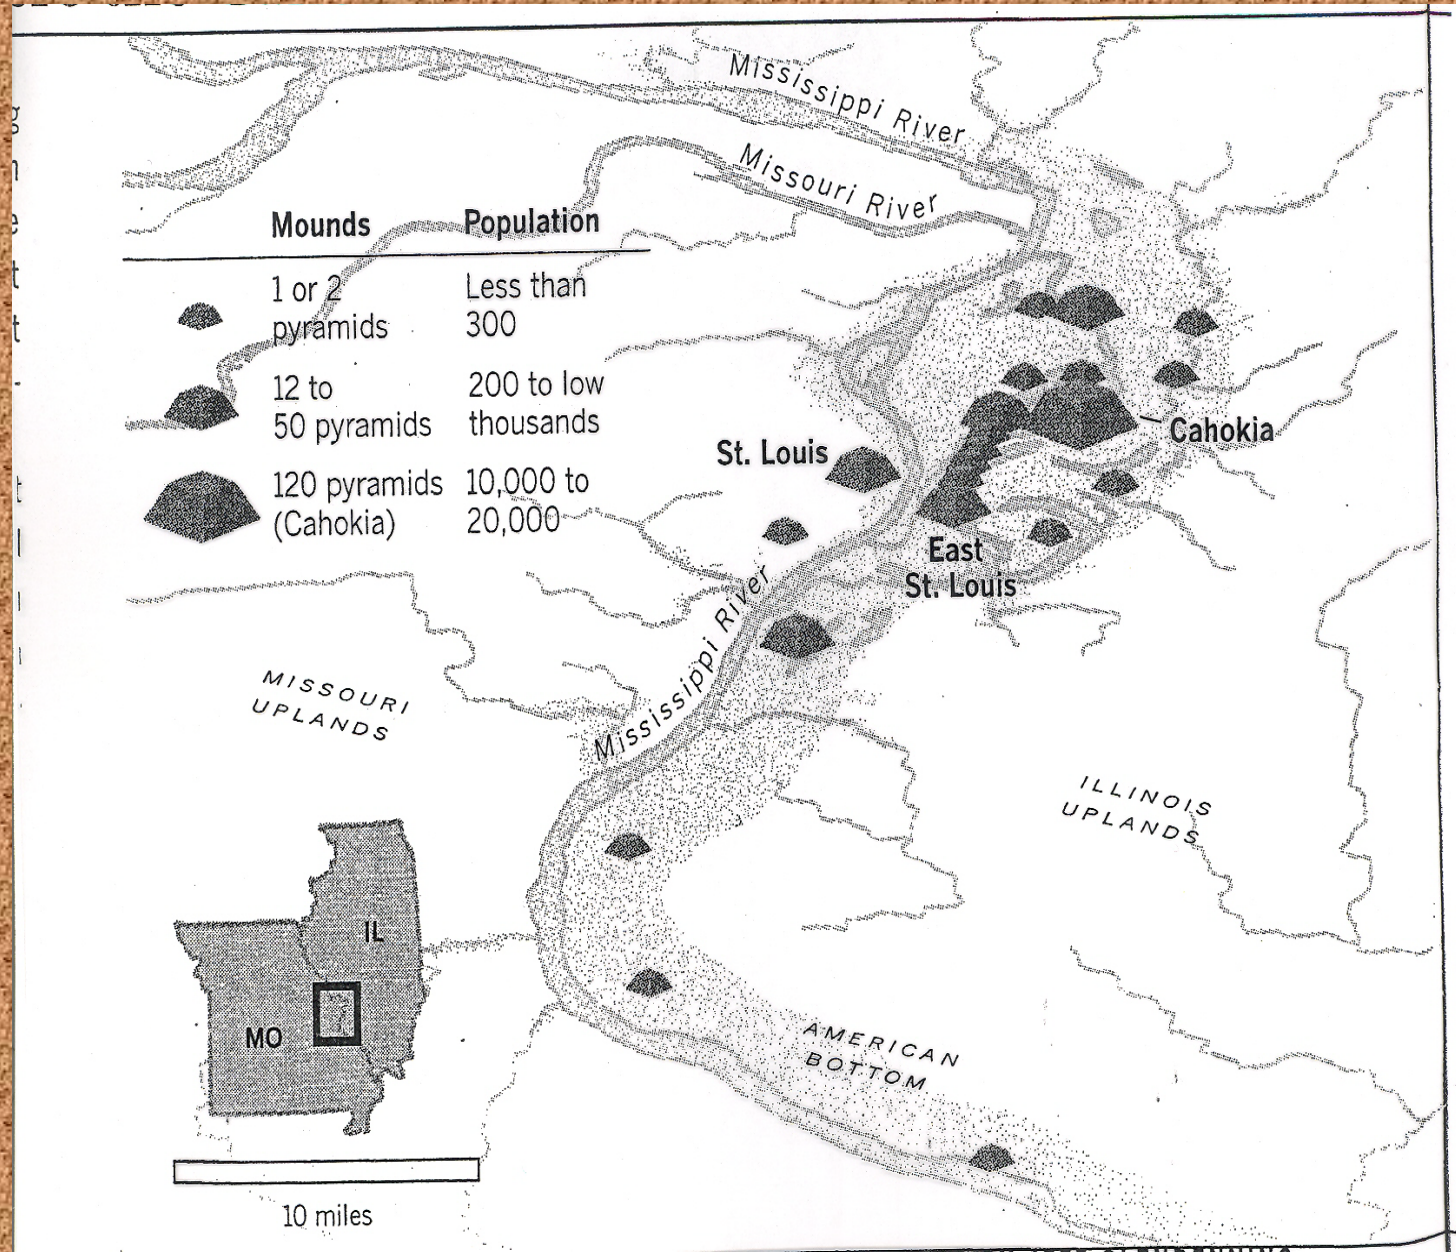

Cahokia 900–1200

E. Cahokia (900–1400)

Cahokia' Grand Plaza, ca. 1100

Cahokia – Community Activities

Bird's Eye View of Cahokia, A.D. 1100

Cahokia – Chief on top of Monk's Mound Greeting the Rising Sun

Cahokia – Market place

Cahokia – Street scene

From Diorama at Cahokia Mounds Museum

From Diorama at Cahokia Mounds Museum

Cahokia Mounds Museum Diorama: Worker and Story teller

Cahokia Mounds Diorama – Grinding Corn

Cahokia Mounds Diorama – Granary